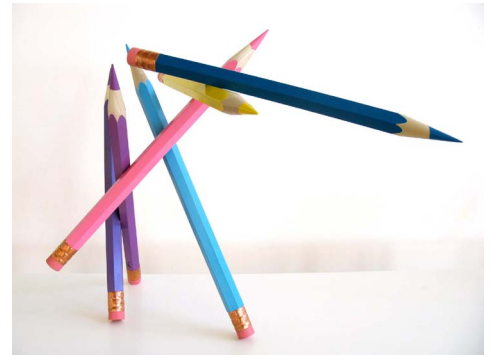

Bob Van Breda
Pencil Me In!

Exhibition No. 31

Mid-sized Pencil Sculpture #18, 2011
Wood, copper, rubber, paint
32 x 21 x 26
\$4500

Mid-sized Pencil Sculpture #13, 2011
Wood, copper, rubber, paint
28 x 22 x 37
\$4000

Mid-sized Pencil Sculpture #15, 2011
Wood, copper, rubber, paint
36 x 22 x 58
\$5000

Passion, 2011
Steel reinforced fiberglass
8 X 180 inches
SOLD

Mid-sized Pencil Sculpture #13, 2011
Wood, copper, rubber, paint
36 x 24 x 36
SOLD