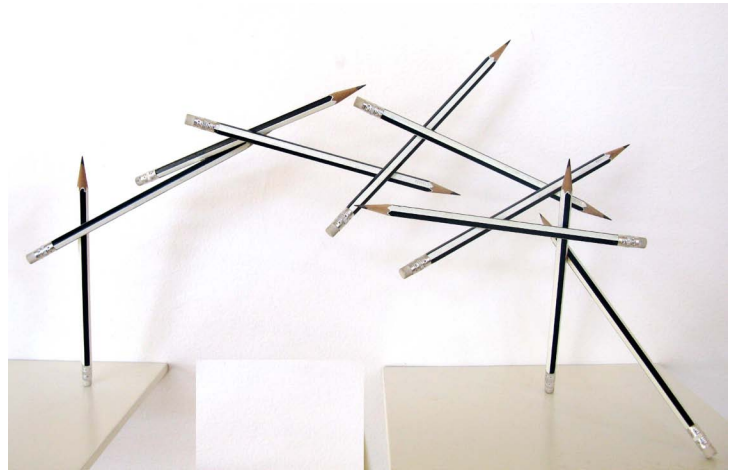

Staedtler Rally #2HB, 2010
Pencils, glue
18 x 6 x 10
SOLD