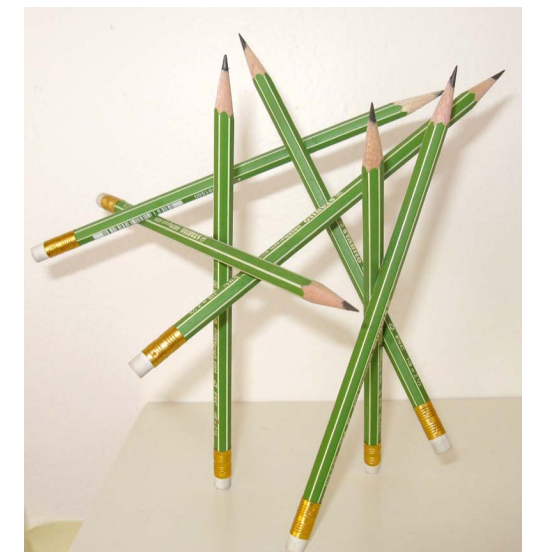

Bob Van Breda
Pencil Me In!

Exhibition No. 31

Mid-sized Pencil Sculpture #18, 2011
Wood, copper, rubber, paint
32 x 21 x 26
\$4500

Mid-sized Pencil Sculpture #13, 2011
Wood, copper, rubber, paint
28 x 22 x 37
\$4000

Attitude, 2011
Steel-reinforced fiberglass
100 x 92 x 103
\$95,000

Mid-sized Pencil Sculpture #13, 2011
Wood, copper, rubber, paint
36 x 17 x 35
\$4000

Pencil, 2011
Nickle-plated, hand polished steel
3 x 3 x 36
Edition of 3
\$9000

Very Best, 2011
Pencils, glue
8 x 2 x 6
SOLD

Cretacolor, 2011
Pencils, glue
6 x 6 x 7
\$500

Magic, 2011
Pencils, glue
8 x 7 x 10
\$800

Super Resin Bond, 2011
Pencils, glue
7 x 5 x 5
SOLD

Marble, 2011
Pencils, glue
4 x 3 x 4
\$500

Stabilo HB= 2 1/2, 2011
Pencils, glue
8 x 7 x 8
SOLD

Staedtler Rally #2HB, 2010
Pencils, glue
18 x 6 x 10
SOLD

Faber-Castell 8200-102, 2011
Pencils, glue
8 x 6 x 7
\$800

Faber-Castell Textliner 1142, 2011
Pencils, glue
10 x 7 x 6
SOLD